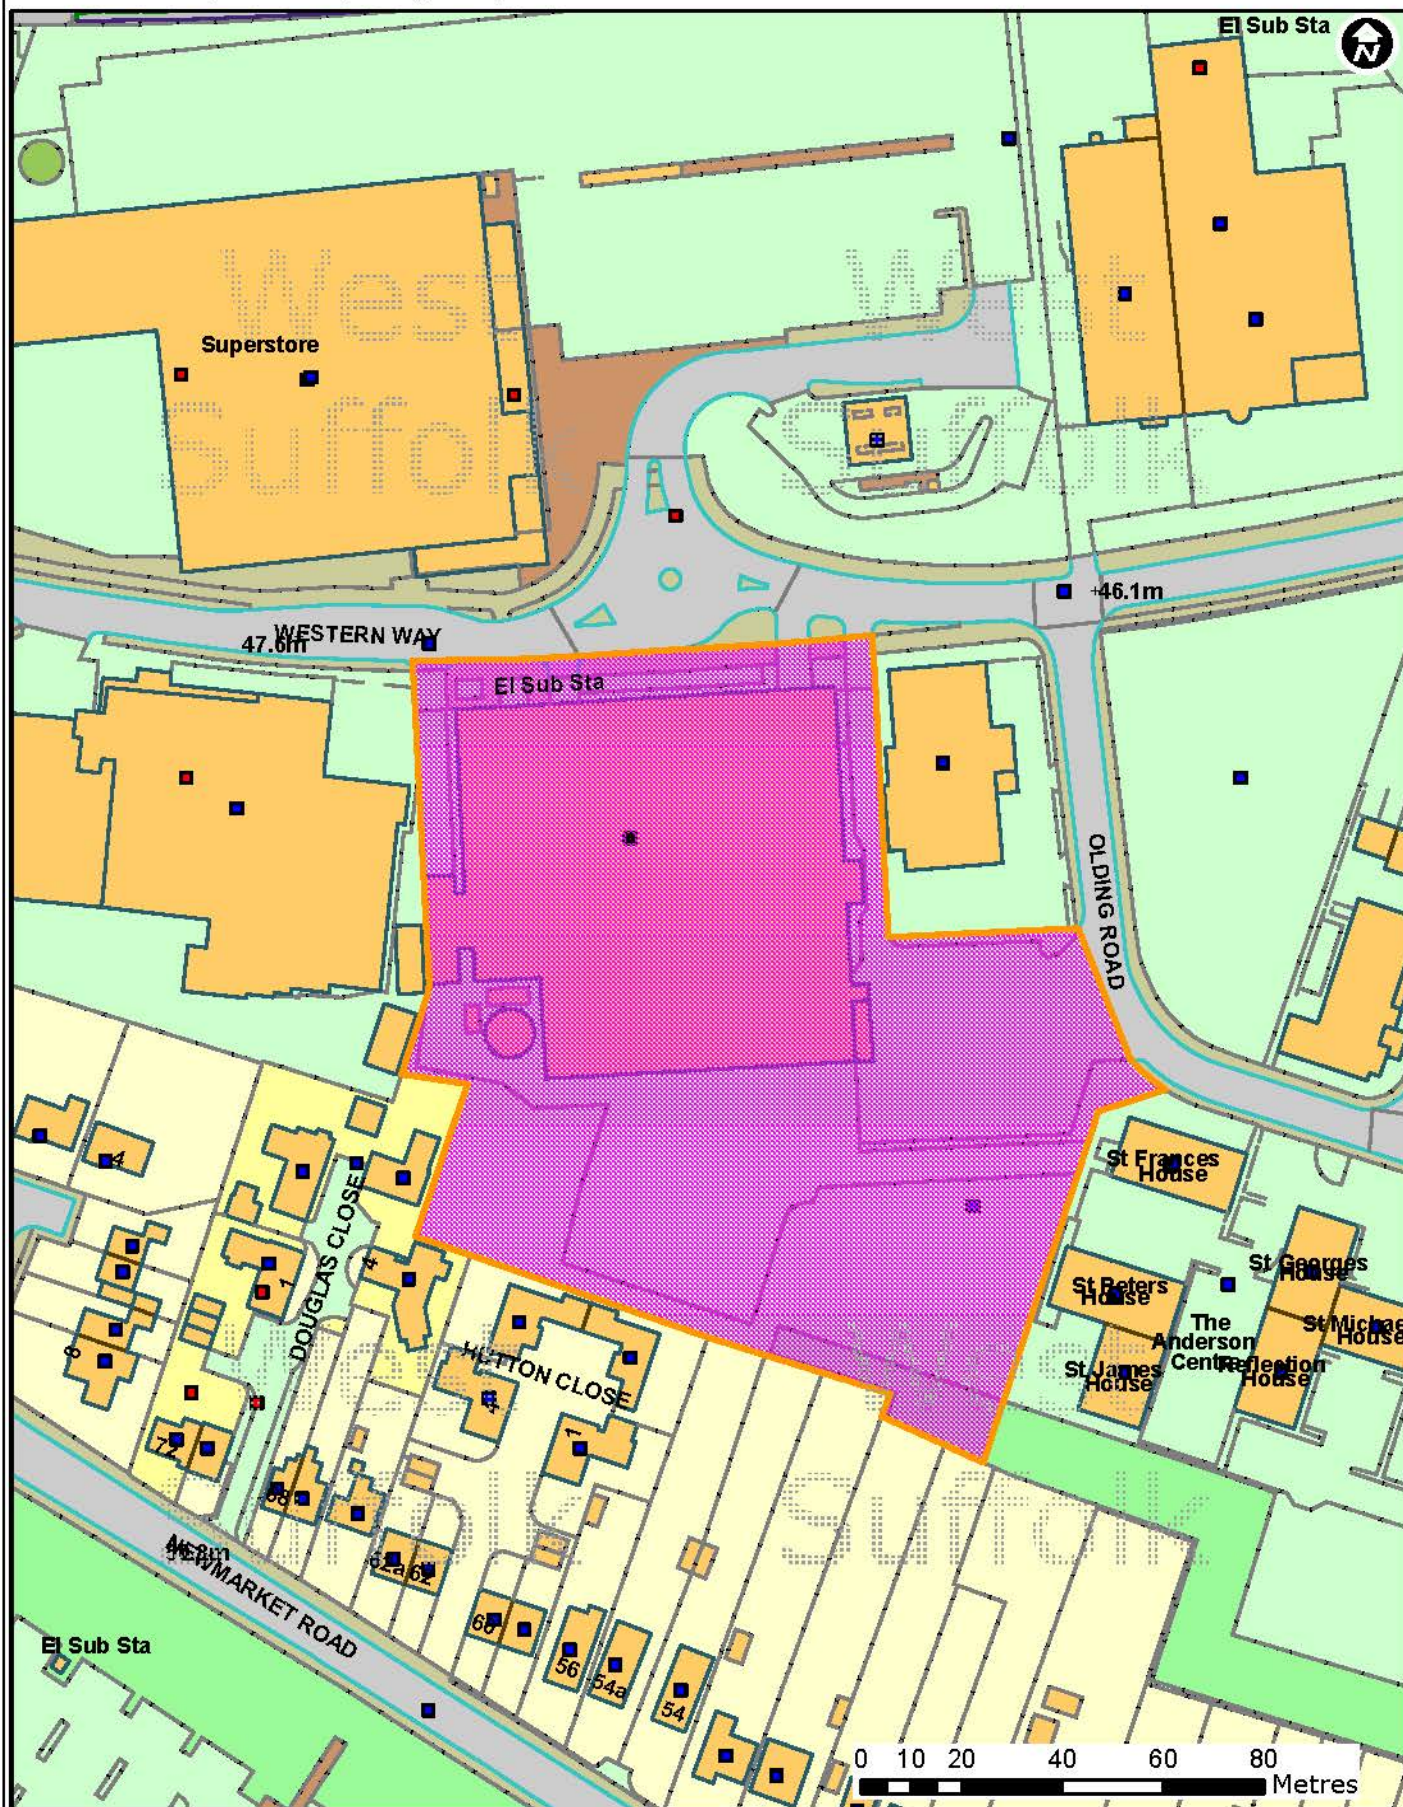

Application DC/15/0087/FUL

Haldo House, Western, Way, Bury St Edmunds

Forest Heath • St Edmundsbury

West Suffolk
working together

© Crown Copyright and database rights 2015 Ordnance Survey 100019675/100023282. You are not permitted to copy, sub-license, distribute or sell any of this data to third parties in any form. Use of this data is subject to terms and conditions. See www.westsuffolk.gov.uk/disclaimer.cfm.

Scale: 1:1,500
Date: 17/09/2015